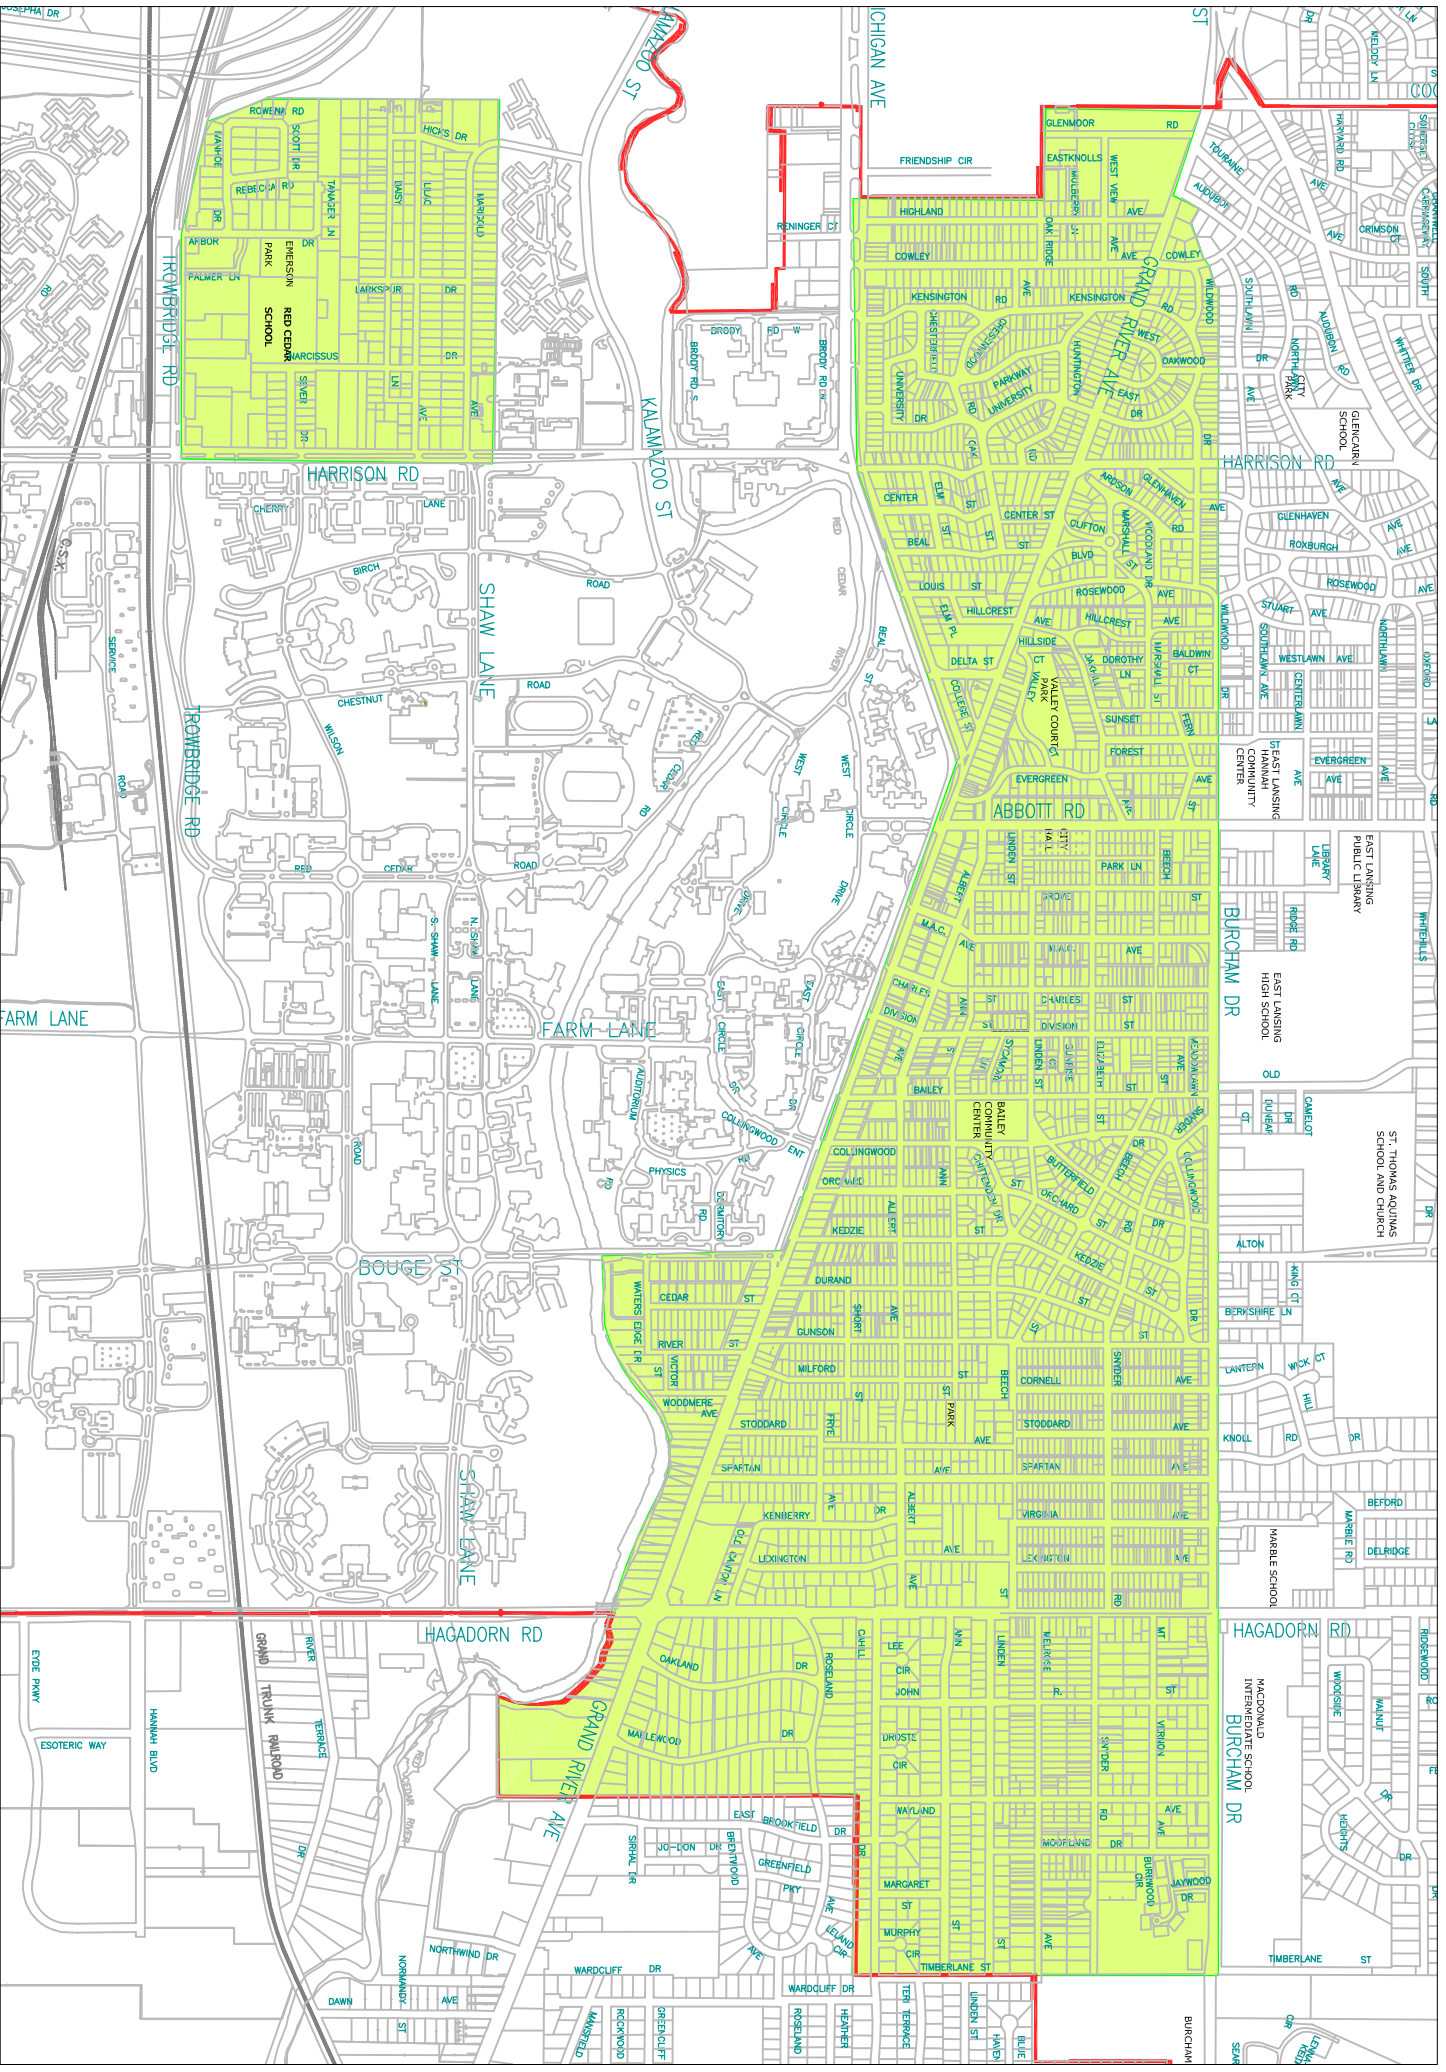

# MSU & EAST LANSING EMPLOYEE HOMEOWNERSHIP PROGRAM NEIGHBORHOOD BOUNDARY MAP

July 2008